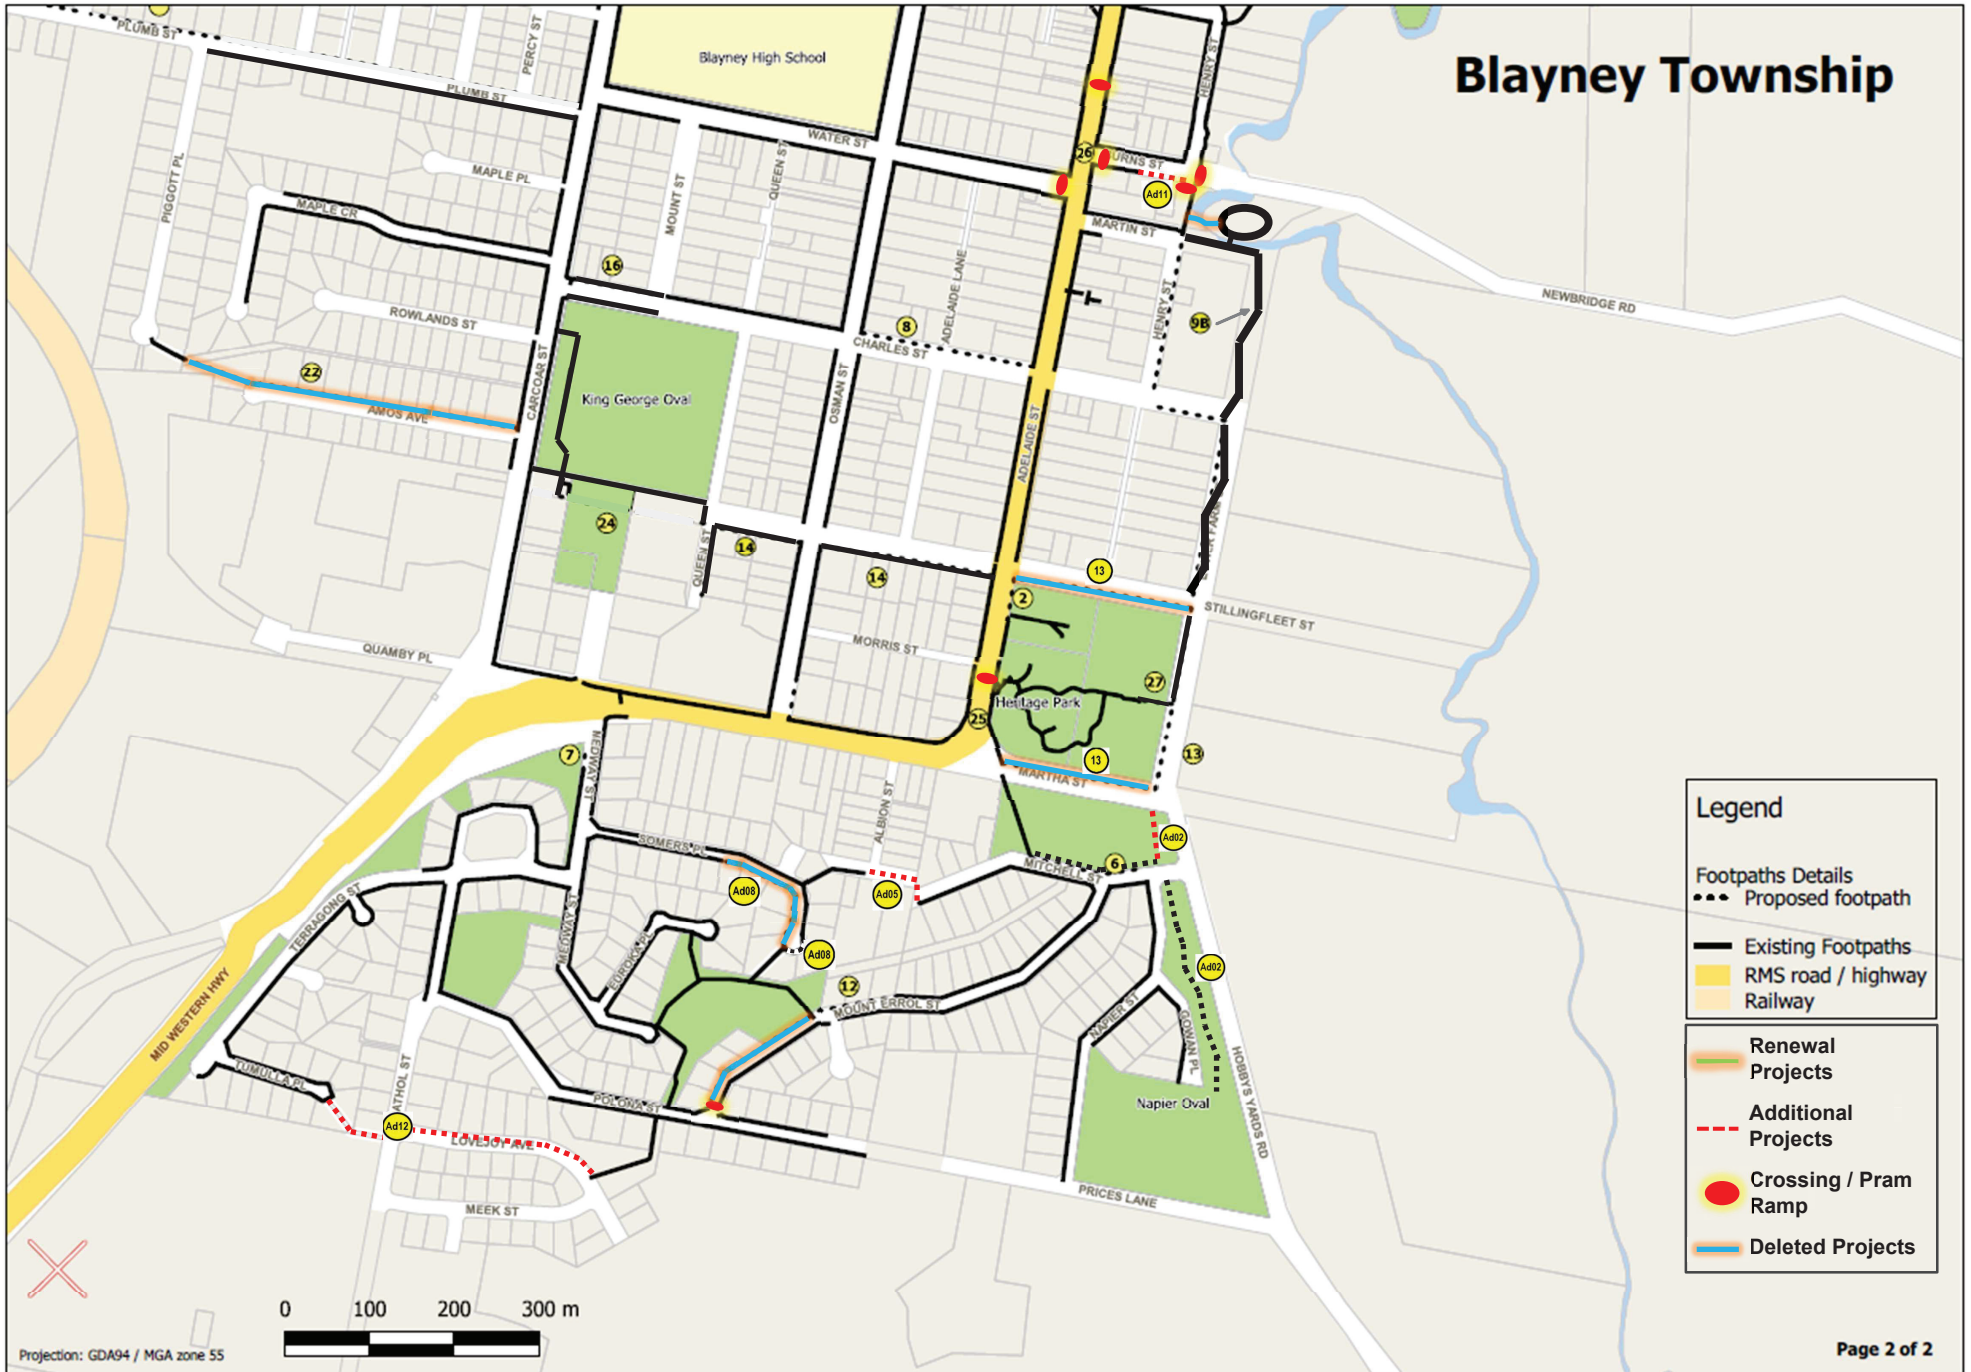

Blayney Township

Legend

- Footpaths Details
 - Proposed footpath
 - Existing Footpaths
- RMS road / highway
- Railway
- Renewal Projects
- Additional Projects
- Crossing / Pram Ramp

Projection: GDA94 / MGA zone 55

Blayney Township

Legend

Footpaths Details

- Proposed footpath
- Existing Footpaths
- RMS road / highway
- Railway

Renewal Projects

Additional Projects

- Crossing / Pram Ramp
- Deleted Projects

Projection: GDA94 / MGA zone 55

Millthorpe Village

Subject to Detailed Design

Legend

Footpaths Details
 ... Proposed footpath

— Existing Footpaths
 ■ RMS road / highway
 ■ Railway

— Renewal Projects

— Additional Projects

● Crossing / Pram Ramp

— Deleted Projects

Projection: GDA94 / MGA zone 55

Carcoar Village

Legend

Footpaths Details

- Proposed footpath
- Existing Footpaths
- RMS road / highway
- Railway

- Renewal Projects
- Additional Projects
- Crossing / Pram Ramp
- Deleted Projects