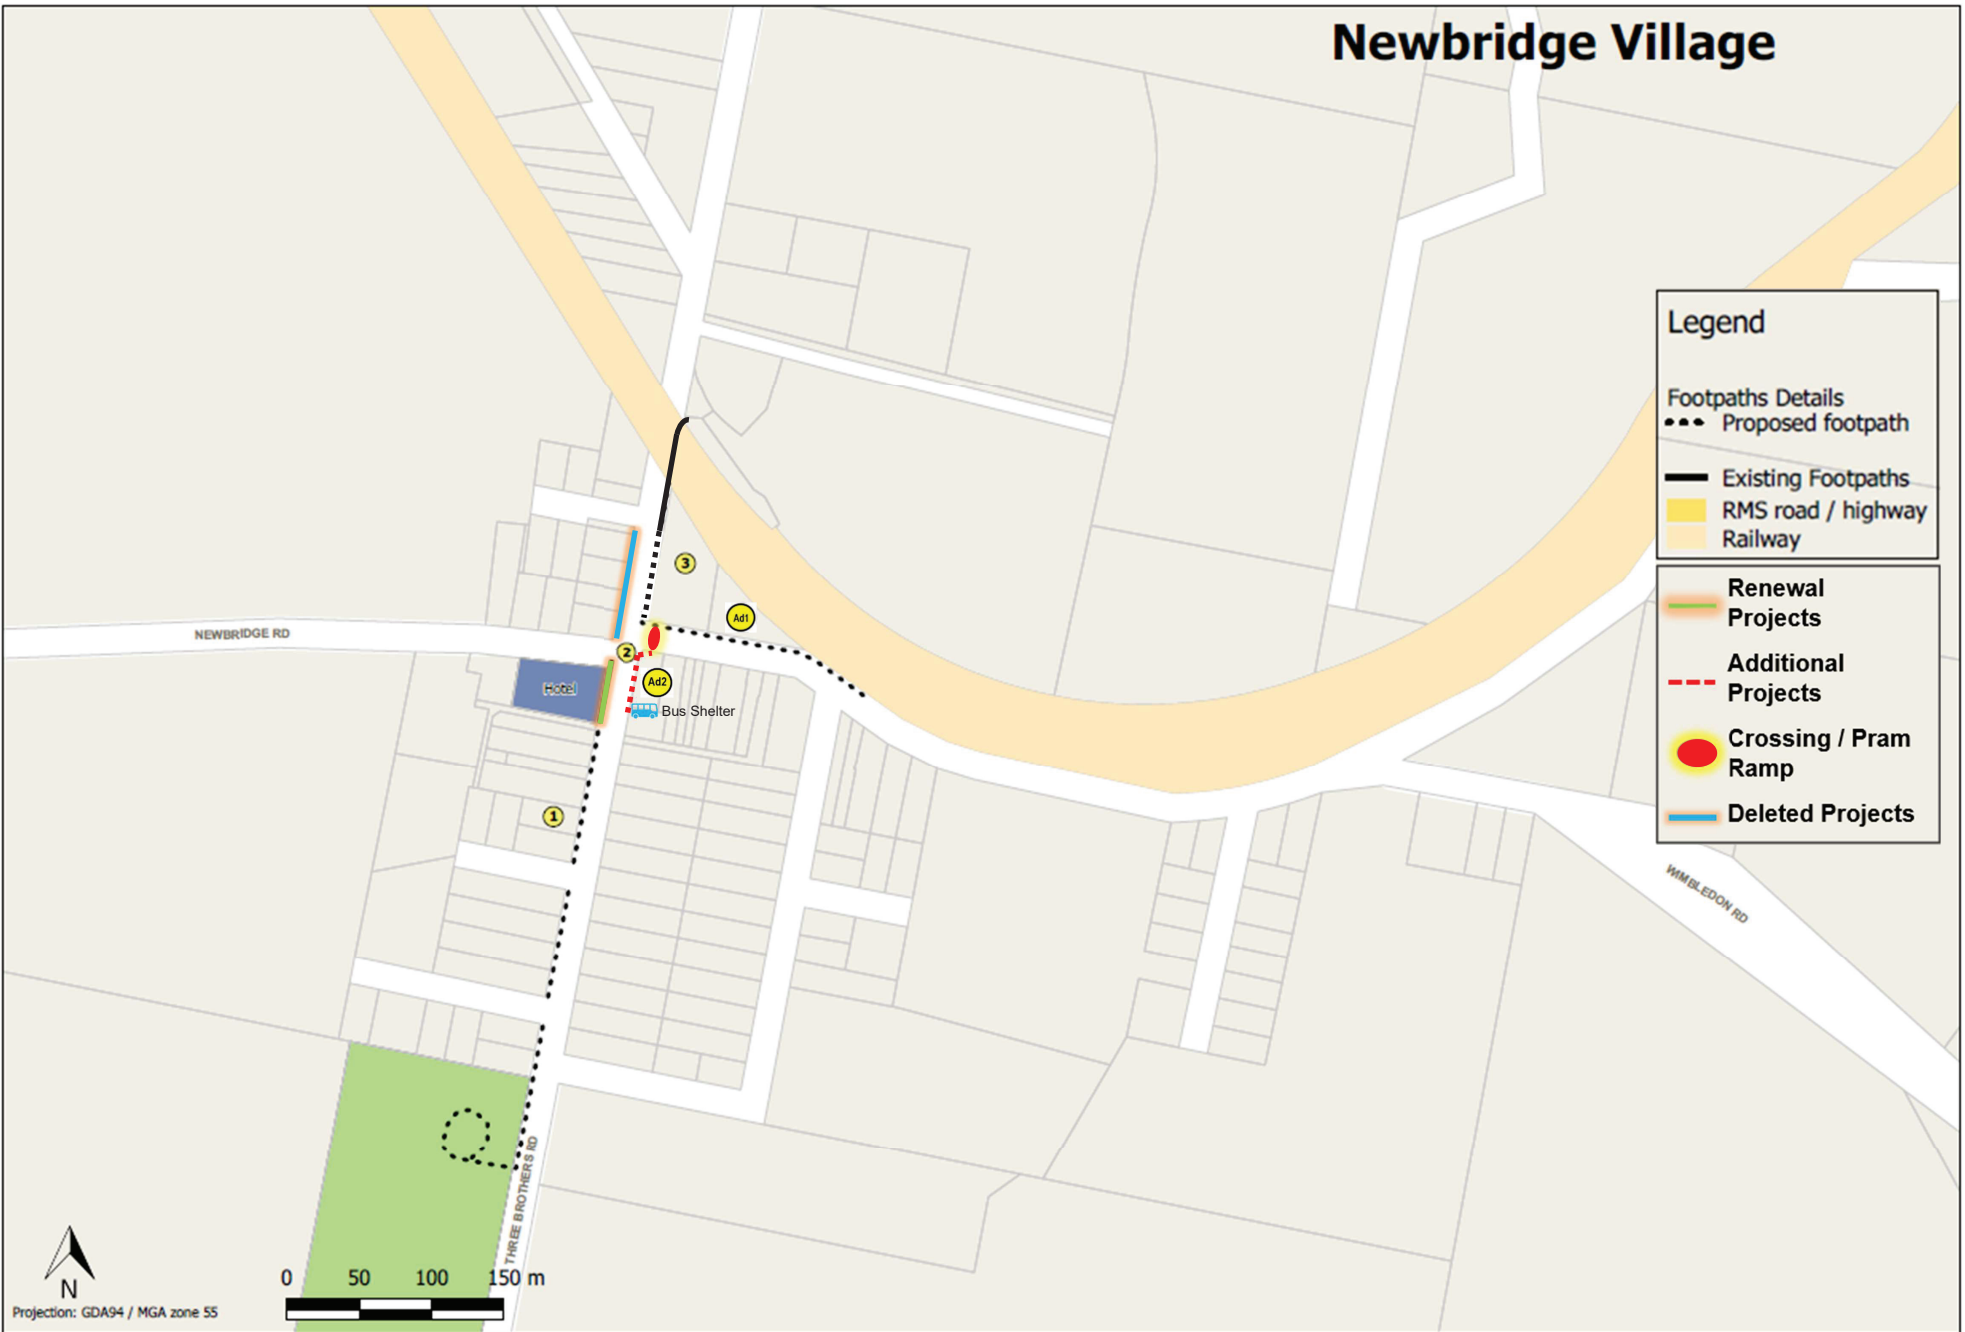

Legend

Footpaths Details

- Proposed footpath
- Existing Footpaths
- Yellow Box RMS road / highway
- Orange Box Railway

- Green Box Renewal Projects
- Red Dashed Line Additional Projects
- Red Circle Crossing / Pram Ramp
- Blue Line Deleted Projects

Projection: GDA94 / MGA zone 55

Newbridge Village

Legend

Footpaths Details

- Proposed footpath
- Existing Footpaths
- RMS road / highway
- Railway

Renewal Projects

Additional Projects

Crossing / Pram Ramp

Deleted Projects

Projection: GDA94 / MGA zone 55

Neville Village

Legend

- Footpaths Details**
- Proposed footpath
 - Existing Footpaths
 - RMS road / highway
 - Railway
- Renewal Projects**
- Additional Projects
 - Crossing / Pram Ramp
 - Deleted Projects

Projection: GDA94 / MGA zone 55