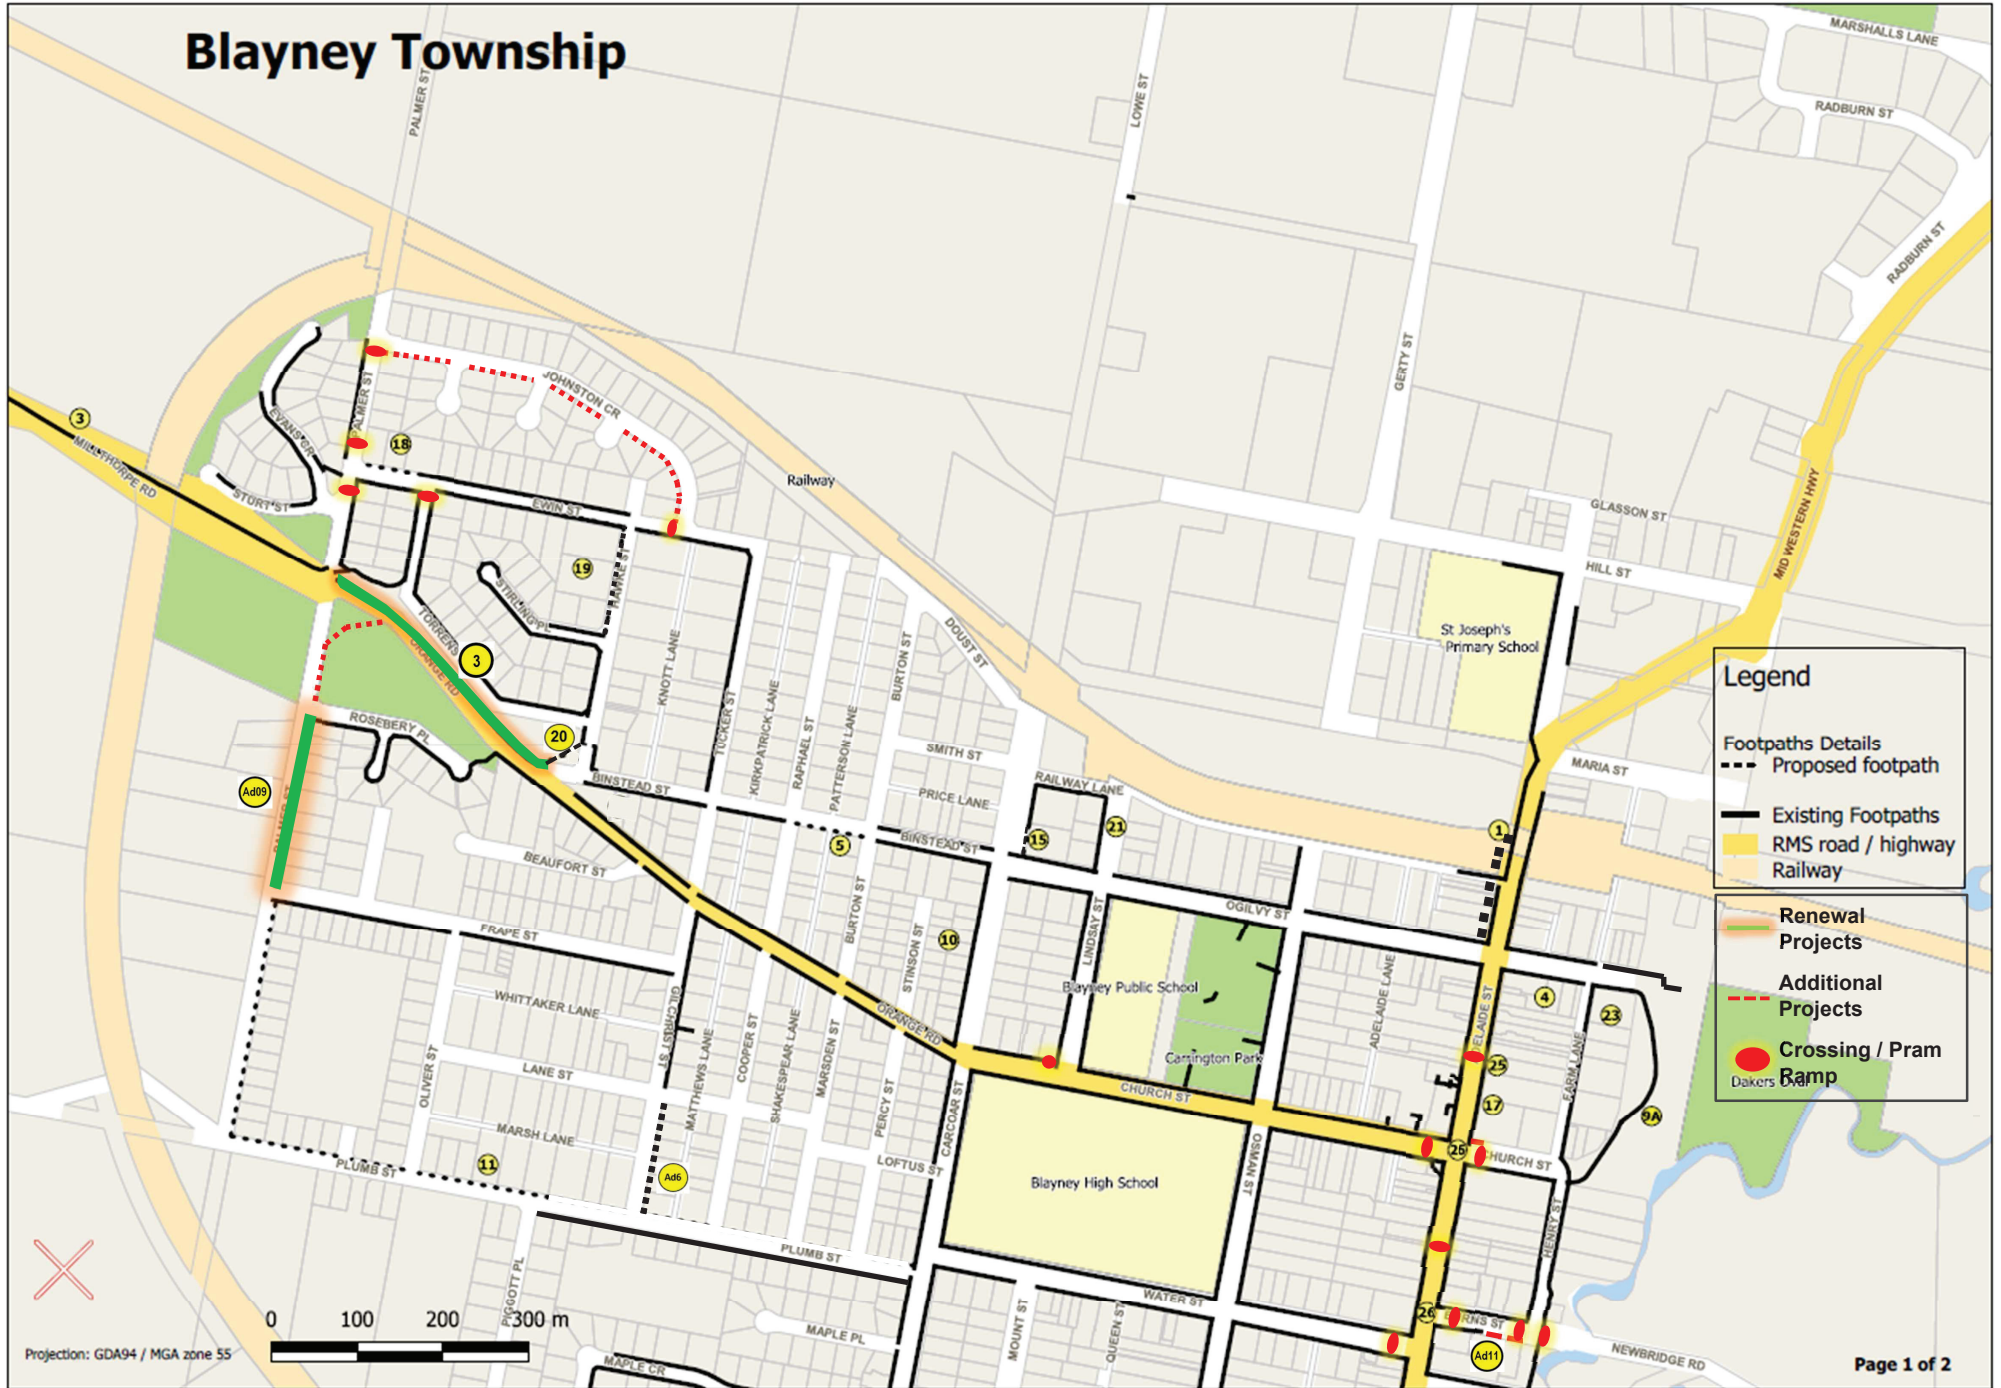

Blayney Township

Legend

- Footpaths Details
 - Proposed footpath
 - Existing Footpaths
- RMS road / highway
- Railway
- Renewal Projects
- Additional Projects
- Crossing / Pram Ramp

Projection: GDA94 / MGA zone 55

Blayney Township

Legend

Footpaths Details

- Proposed footpath
- Existing Footpaths
- RMS road / highway
- Railway

Renewal Projects

Additional Projects

- Crossing / Pram Ramp
- Deleted Projects

Projection: GDA94 / MGA zone 55

Millthorpe Village

Subject to Detailed Design

Legend

Footpaths Details
 ... Proposed footpath

— Existing Footpaths
 ■ RMS road / highway
 ■ Railway

— Renewal Projects

— Additional Projects

● Crossing / Pram Ramp

— Deleted Projects

Projection: GDA94 / MGA zone 55

Carcoar Village

Legend

Footpaths Details

- Proposed footpath
- Existing Footpaths
- RMS road / highway
- Railway

- Renewal Projects
- Additional Projects
- Crossing / Pram Ramp
- Deleted Projects