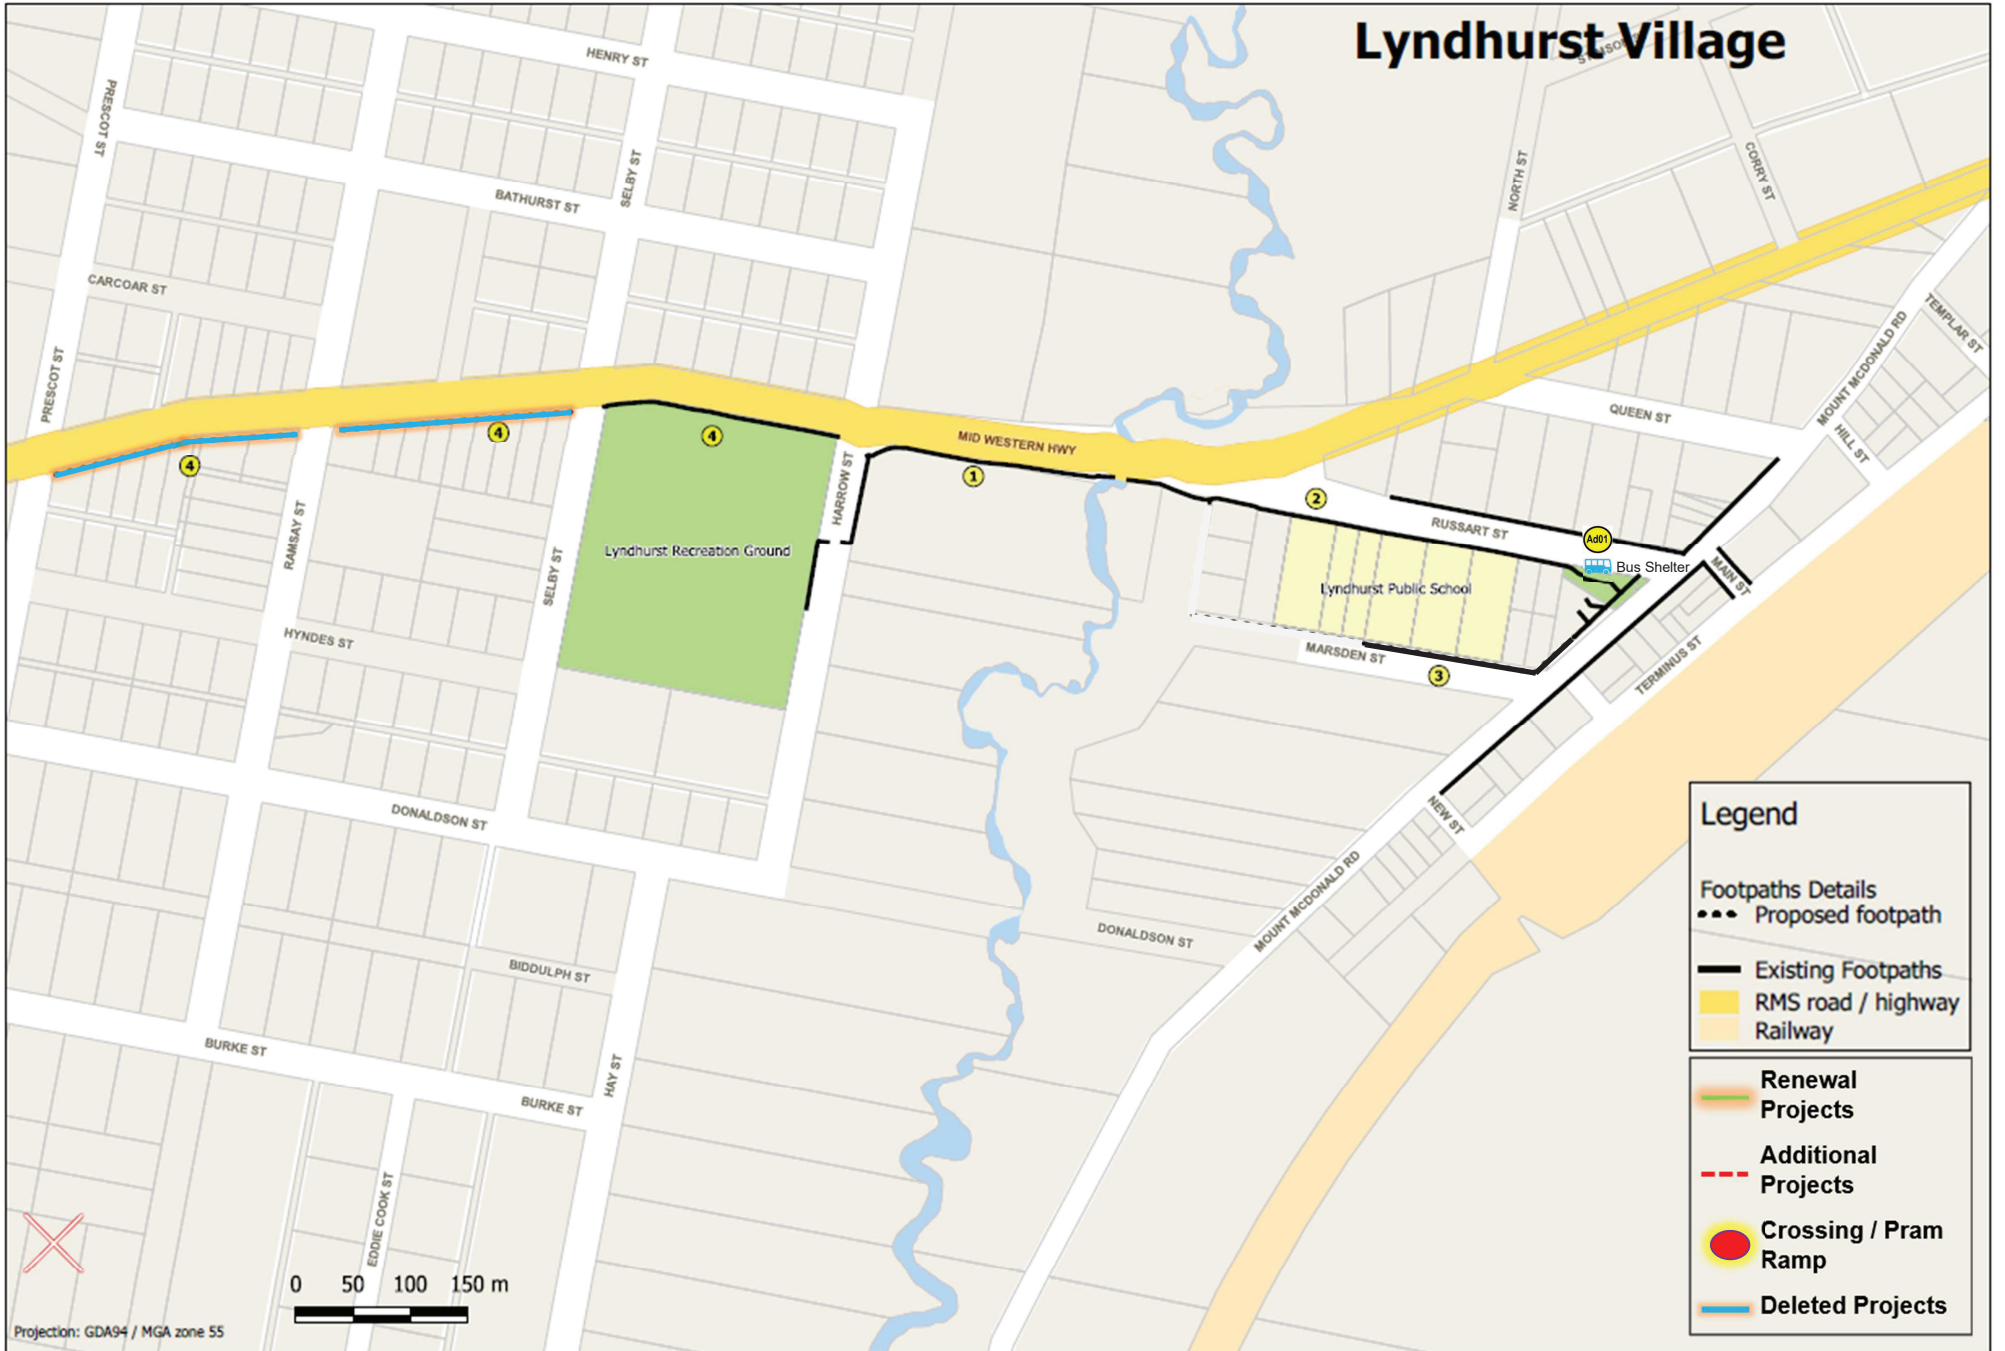

— Deleted Projects

Projection: GDA94 / MGA zone 55

Carcoar Village

Legend

Footpaths Details

- Proposed footpath
- Existing Footpaths
- RMS road / highway
- Railway

- Renewal Projects
- Additional Projects
- Crossing / Pram Ramp
- Deleted Projects

Projection: GDA94 / MGA zone 55

Mandurama Village

Legend

Footpaths Details

- Proposed footpath
- Existing Footpaths
- RMS road / highway
- Railway

Projection: GDA94 / MGA zone 55

0 50 100 150 m

Lyndhurst Village

Legend

Footpaths Details

- Proposed footpath
- Existing Footpaths
- Yellow Box RMS road / highway
- Orange Box Railway

- Green Box Renewal Projects
- Red Dashed Line Additional Projects
- Red Circle Crossing / Pram Ramp
- Blue Line Deleted Projects