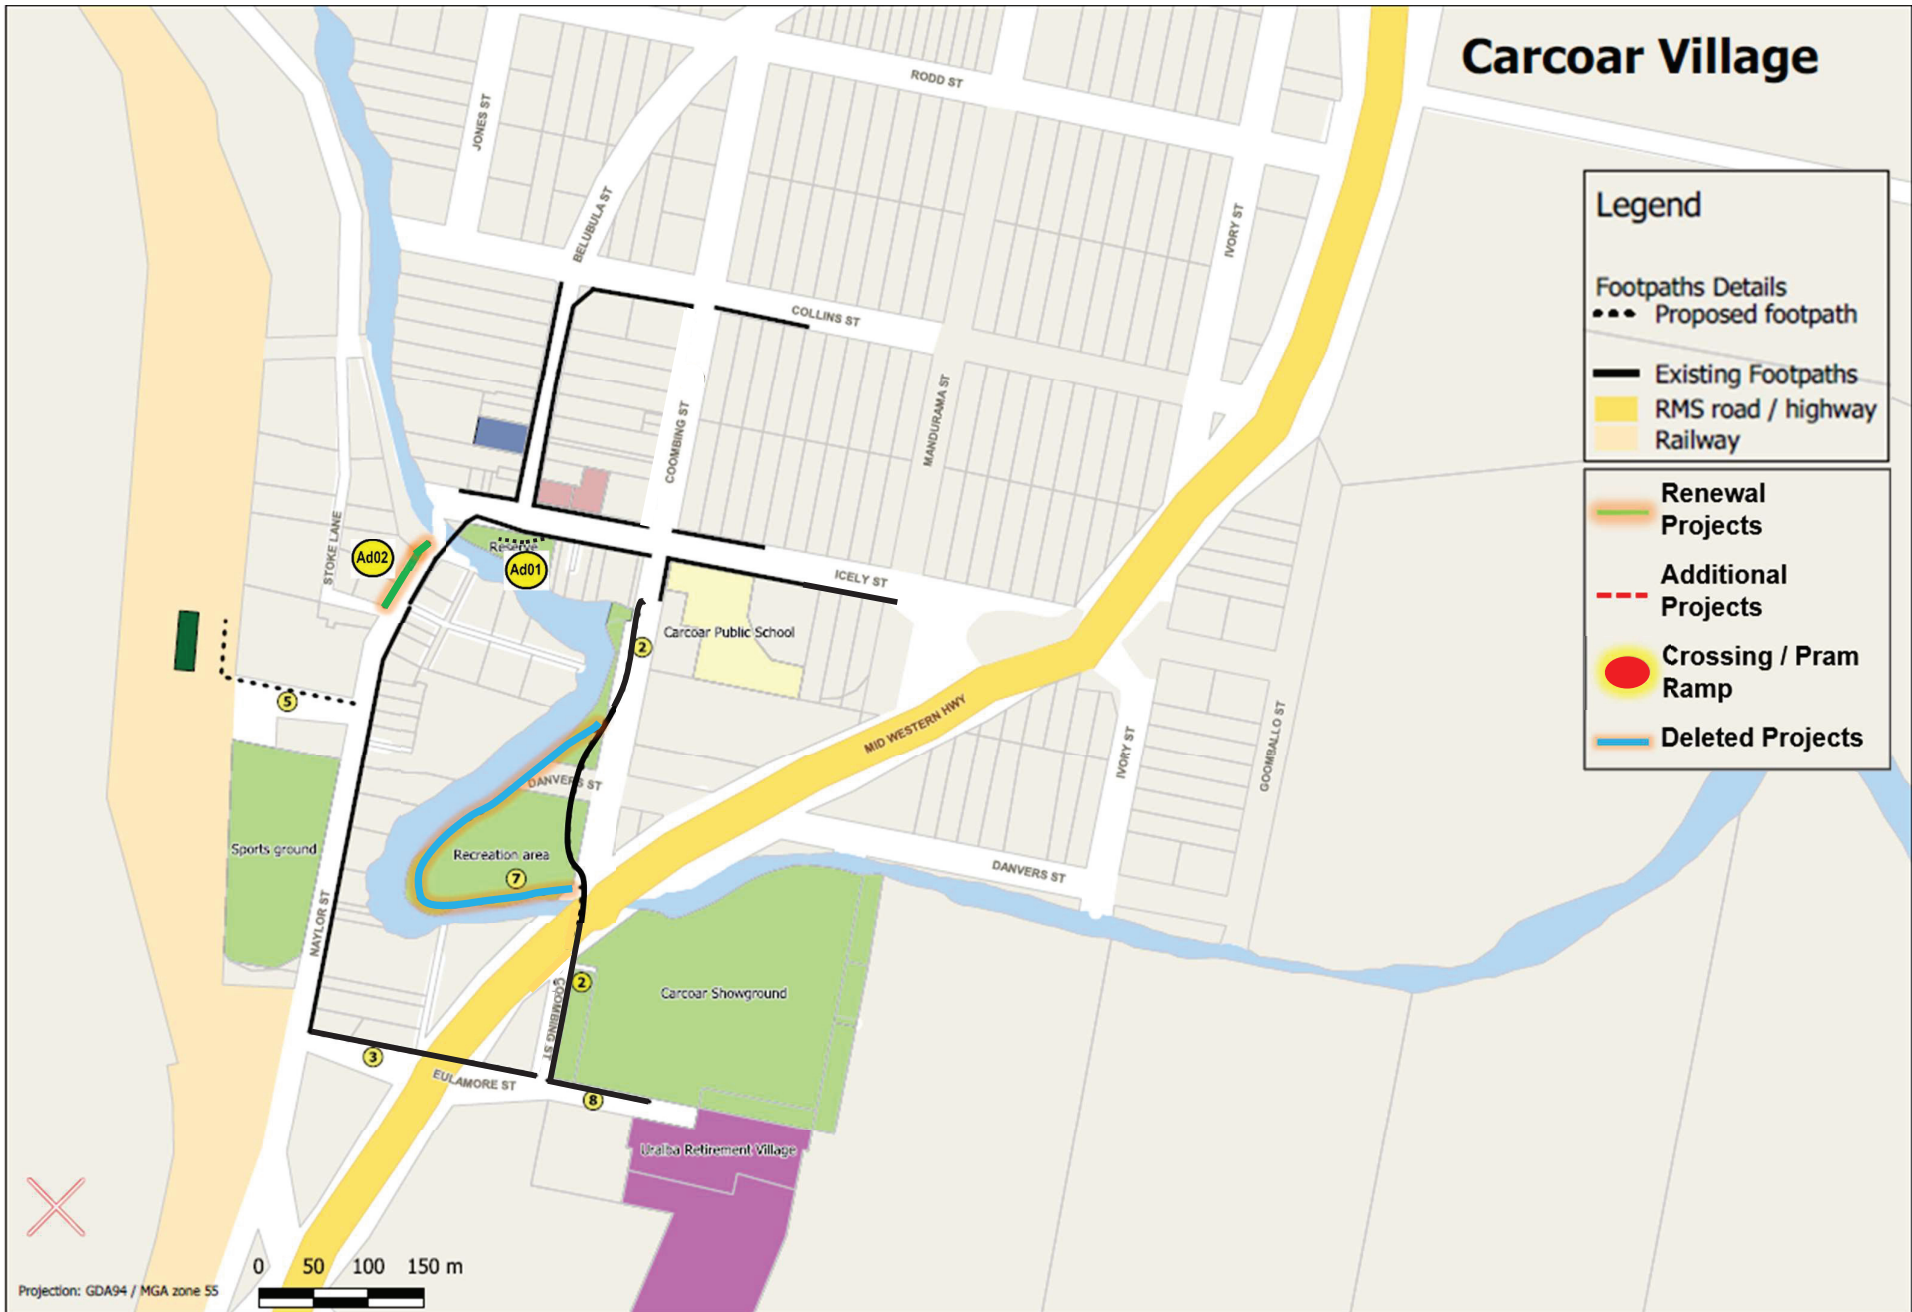

Millthorpe Village

Subject to Detailed Design

Legend

Footpaths Details
 ... Proposed footpath

— Existing Footpaths
 ■ RMS road / highway
 ■ Railway

— Renewal Projects

— Additional Projects

● Crossing / Pram Ramp

— Deleted Projects

Projection: GDA94 / MGA zone 55

Carcoar Village

Legend

Footpaths Details

- Proposed footpath
- Existing Footpaths
- RMS road / highway
- Railway

- Renewal Projects
- Additional Projects
- Crossing / Pram Ramp
- Deleted Projects

Projection: GDA94 / MGA zone 55

Mandurama Village

Legend

Footpaths Details

- Proposed footpath
- Existing Footpaths
- RMS road / highway
- Railway

Projection: GDA94 / MGA zone 55

0 50 100 150 m

Lyndhurst Village

Legend

Footpaths Details

- Proposed footpath
- Existing Footpaths
- Yellow Box RMS road / highway
- Orange Box Railway

- Green Box Renewal Projects
- Red Dashed Line Additional Projects
- Red Circle Crossing / Pram Ramp
- Blue Line Deleted Projects